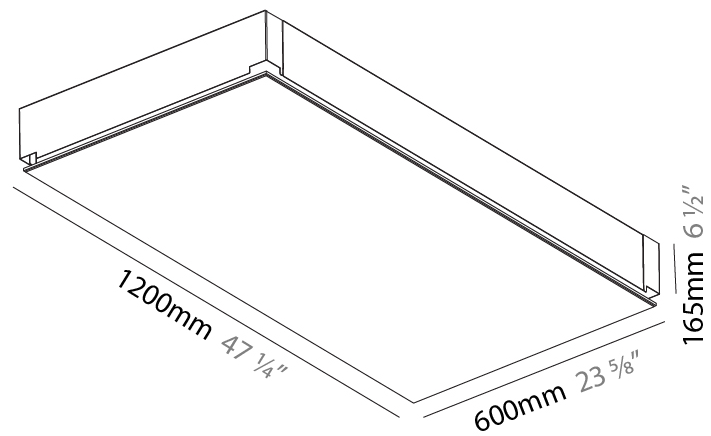

PHYSICAL

Shape: Rectangle
Length (mm): 1200
Length (in): 47 1/4
Width (mm): 600
Width (in): 23 5/8
Depth (mm): 165
Depth (in): 6 1/2
Ceiling Thickness (mm): 10 / 12.5 / 15 / 25 / 30
Ceiling Thickness (in): 3/8 or 1/2 or 9/16 or 1 or 1 3/16
Min. Recessing Depth (mm): 180
Min. Recessing Depth (in): 7 1/16
Light Distribution: Direct
Weight (kg): 22.217
Weight (lbs): 48.88
Diffuser: PMMA - Opal
Fixture Material: Extruded Aluminum / Steel
Cut-out Measurements: 1235mm / 48 5/8" x 635mm / 25"
Upon Request: Unique Sizes Unique Ceiling Thickness Unique Mounting Depth Spot Inserts

ELECTRICAL

Lamp Type: LED (Zhaga Standard)
Input Wattage (W): 110
Total Output Wattage (W): 92
Dimming: [Tri-Mode (Non-Dimming and Phase Dimming (120Vac only) and 0-10V Dimming)](#)
Driver Included: Yes
Driver Location: Integrated
Driver Type: Constant Current - Universal
Driver Class: Class 2
Input Voltage (V): 120 - 277
Constant Current (MA): 350

LED

[Color Temperature (*K): 3000 / 3500 / 4000](#)
Max. Delivered Lumen (lm): 8690 / 8830 / 9010
CRI: >80 CRI
Efficiency (%): 0.651
Lamp Life (hrs): 50000
Upon Request: RGB Tunable White Special Color Temperature CRI90

OPTICAL

RATINGS AND CERTIFICATIONS

Certified By: Certified for North American Standards
IP rating: IP20

PROJECT
TYPE
SPECIFIER
QUANTITY
DATE