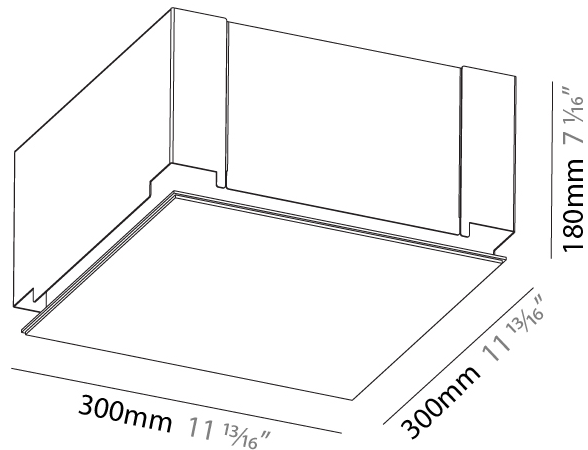

PHYSICAL

Shape: Square
Length (mm): 300
Length (in): 11 ¹³/₁₆"
Width (mm): 300
Width (in): 11 ¹³/₁₆"
Height (mm): 180
Height (in): 7 ¹/₁₆"
Ceiling Thickness (mm): 10 / 12.5 / 15 / 25 / 30
Ceiling Thickness (in): 3/8 or 1/2 or 9/16 or 1 or 1 3/16
Min. Recessing Depth (mm): 200
Min. Recessing Depth (in): 7 ⁷/₈"
Light Distribution: Direct
Diffuser: PMMA - Opal
Fixture Finish: SSR / BKV / CWI / CRY / HAB / UFT / ITA / RUA / FTG / MYG / LOD / PUS / FRO / FUP / KIA / POP / BLS / SPG / MEY / GOH / GUM / CHC / COM / ABZ / JAG / OBR / MOS / ROR
Fixture Material: Extruded Aluminum / Steel
Cut-out Measurements: 335mm 13 3/16" x 335mm / 13 3/16"
Upon Request: Unique Sizes Unique Ceiling Thickness Unique Mounting Depth Spot Inserts

ELECTRICAL

Lamp Type: LED (Zhaga Standard)
Input Wattage (W): 12.4
Total Output Wattage (W): 10.8
Dimming: [Tri-Mode (Non-Dimming and Phase Dimming (120Vac only) and 0-10V Dimming)](#)
Driver Included: Yes
Driver Location: Integrated
Driver Type: Constant Current - Universal
Driver Class: Class 2
Input Voltage (V): 120 - 277
Constant Current (MA): 350

LED

[Color Temperature (°K): 3000 / 3500 / 4000](#)
Max. Delivered Lumen (lm): 850 / 902 / 920
CRI: >80 CRI
Efficiency (%): 65% (5mm Perspex)
Lamp Life (hrs): 50000
Upon Request: RGB-W Tunable White Special Color Temperature CRI90

OPTICAL

RATINGS AND CERTIFICATIONS

Certified By: Certified for North American Standards
IP rating: IP20