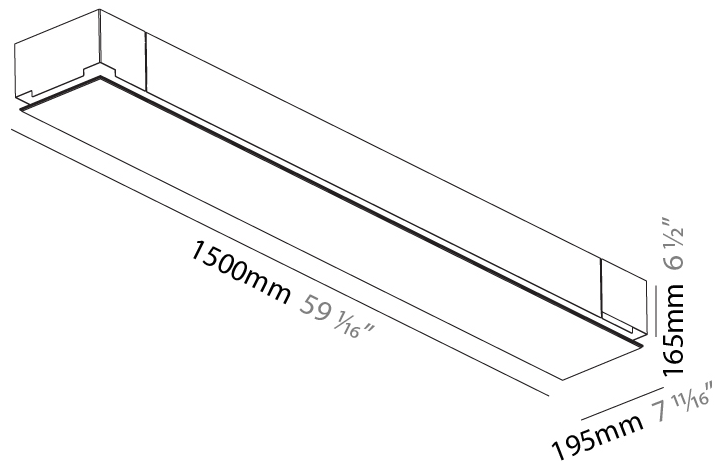

Series: Pi2
Subseries: Pi2 Whiteline
Brand: Prolicht
Division: Architectural
Mounting Type: Trimless
Mounting Location: Ceiling
Subcategory: Ambient

PHYSICAL

Shape: Rectangle
Length (mm): 1500
Length (in): 59 1/16
Width (mm): 195
Width (in): 7 11/16
Depth (mm): 165
Depth (in): 6 1/2
Ceiling Thickness (mm): 10 / 12.5 / 15 / 25 / 30
Ceiling Thickness (in): 3/8 or 1/2 or 9/16 or 1 or 1 3/16
Min. Recessing Depth (mm): 180
Min. Recessing Depth (in): 7 1/16
Light Distribution: Direct
Weight (kg): 9.7
Weight (lbs): 21.34
Diffuser: PMMA - Opal
Fixture Material: Extruded Aluminum / Steel
Cut-out Measurements: 1535mm / 60 7/16" x 230mm / 9 1/16"
Upon Request: Unique Sizes Unique Ceiling Thickness Unique Mounting Depth Spot Inserts

ELECTRICAL

Lamp Type: LED (Zhaga Standard)
Total Output Wattage (W): 47.8
Dimming: [Tri-Mode (Non-Dimming and Phase Dimming (120Vac only) and 0-10V Dimming)](#)
Driver Included: Yes
Driver Location: Integrated
Driver Type: Constant Current - Universal
Driver Class: Class 2
Input Voltage (V): 120 - 277
Constant Current (MA): 500

LED

Color Temperature (°K): [3000](#) / [3500](#) / [4000](#)
Max. Delivered Lumen (lm): 3890 / 4194 / 4280
CRI: >80 CRI
Efficiency (%): 0.611
Lamp Life (hrs): 50000
Upon Request: RGB-W Tunable White Special Color Temperature CRI90

OPTICAL

RATINGS AND CERTIFICATIONS

Certified By: Certified for North American Standards
IP rating: IP20

PROJECT
TYPE
SPECIFIER
QUANTITY
DATE