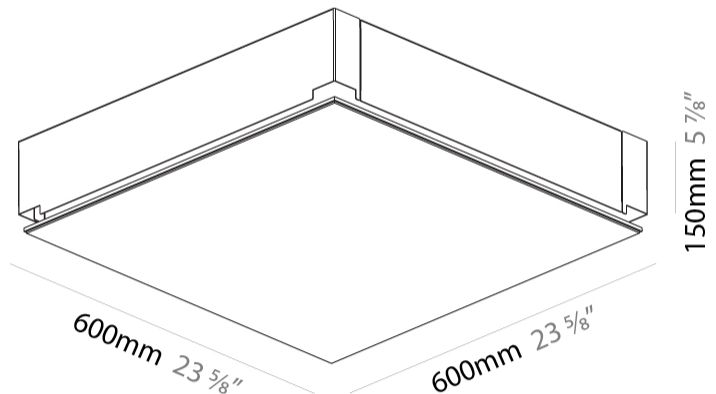

PHYSICAL

Shape: Square
Length (mm): 600
Length (in): 23 5/8
Width (mm): 600
Width (in): 23 5/8
Height (mm): 150
Height (in): 5 7/8
Ceiling Thickness (mm): 10 / 12.5 / 15 / 25 / 30
Ceiling Thickness (in): 3/8 or 1/2 or 9/16 or 1 or 1 3/16
Min. Recessing Depth (mm): 180
Min. Recessing Depth (in): 7 1/16
Light Distribution: Direct
Diffuser: PMMA - Opal
Fixture Finish: SSR / BKV / CWI / CRY / HAB / UFT / ITA / RUA / FTG / MYG / LOD / PUS / FRO / FUP / KIA / POP / BLS / SPG / MEY / GOH / GUM / CHC / COM / ABZ / JAG / OBR / MOS / ROR
Fixture Material: Aluminum
Cut-out Measurements: 635mm / 25" x 635mm / 25"
Upon Request: Unique Sizes Unique Ceiling Thickness Unique Mounting Depth Spot Inserts

ELECTRICAL

Lamp Type: LED (Zhaga Standard)
Input Wattage (W): 55
Total Output Wattage (W): 46
Dimming: [Tri-Mode (Non-Dimming and Phase Dimming (120Vac only) and 0-10V Dimming)](#)
Driver Included: Yes
Driver Location: Integrated
Driver Type: Constant Current - Universal
Driver Class: Class 2
Input Voltage (V): 120 - 277
Constant Current (MA): 350

LED

Color Temperature (°K): 3000 / 3500 / 4000
Max. Delivered Lumen (lm): 4350 / 4410 / 4500
CRI: >80 CRI
Efficiency (%): 65% (5mm Perspex)|65.10%
Lamp Life (hrs): 50000
Upon Request: RGB-W Tunable White Special Color Temperature CRI90

OPTICAL

RATINGS AND CERTIFICATIONS

Certified By: Certified for North American Standards
IP rating: IP20