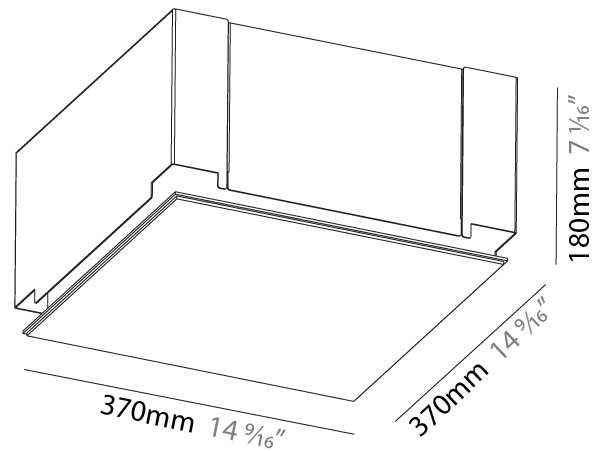

PHYSICAL

Shape: Square
Length (mm): 370
Length (in): 14 9/16
Width (mm): 370
Width (in): 14 9/16
Height (mm): 180
Height (in): 7 1/16
Ceiling Thickness (mm): 10 / 12.5 / 15 / 25 / 30
Ceiling Thickness (in): 3/8 or 1/2 or 9/16 or 1 or 1 3/16
Min. Recessing Depth (mm): 200
Min. Recessing Depth (in): 7 7/8
Light Distribution: Direct
Diffuser: PMMA - Opal
Fixture Finish: SSR / BKV / CWI / CRY / HAB / UFT / ITA / RUA / FTG / MYG / LOD / PUS / FRO / FUP / KIA / POP / BLS / SPG / MEY / GOH / GUM / CHC / COM / ABZ / JAG / OBR / MOS / ROR
Fixture Material: Extruded Aluminum / Steel
Cable Details: 405mm 15 15/16" x 405mm / 15 15/16"
Upon Request: Unique Sizes Unique Ceiling Thickness Unique Mounting Depth Spot Inserts

ELECTRICAL

Lamp Type: LED (Zhaga Standard)
Input Wattage (W): 12.4
Total Output Wattage (W): 10.8
Dimming: Tri-Mode (Non-Dimming and Phase Dimming (120Vac only) and 0-10V Dimming)
Driver Included: Yes
Driver Location: Integrated
Driver Type: Constant Current - Universal
Driver Class: Class 2
Input Voltage (V): 120 - 277
Constant Current (MA): 350

LED

Color Temperature (°K): 3000 / 3500 / 4000
Max. Delivered Lumen (lm): 1090 / 1107 / 1130
CRI: >80 CRI
Efficiency (%): 0.651
Lamp Life (hrs): 50000
Upon Request: RGB-W Tunable White Special Color Temperature CRI90

OPTICAL

RATINGS AND CERTIFICATIONS

Certified By: Certified for North American Standards
IP rating: IP20

PROJECT	
TYPE	
SPECIFIER	
QUANTITY	
DATE